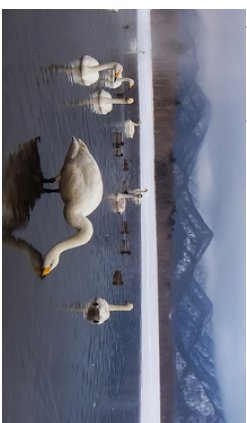

Accepted
USA

Drinking Water
by Henry NC