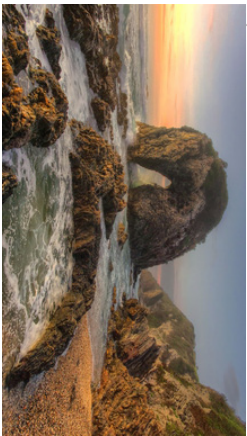

Horse Head Rock
by Mark Brennan

Silver
Australia

Fira Nadalencia
by Josep Barbera

Bronze
Spain

Sunrise Point, Bryce Canyon
by Geoff Peters

HM
USA

2020 Cascade International PSA Exhibition Open Section

The Violinist
by Cecil Stone