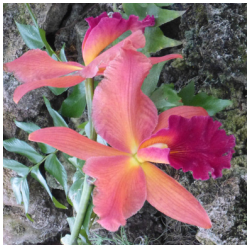

2020 Cascade International PSA Exhibition Open Section

2020 Cascade International PSA Exhibition Landscapes Section