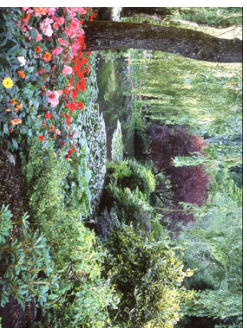

Accepted
USA