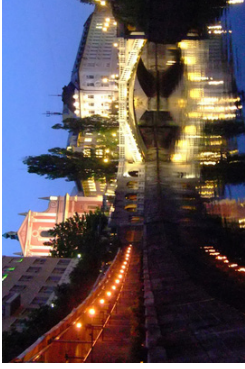

Accepted
USA

Ljubljana River Slovenia
by David W. Allen