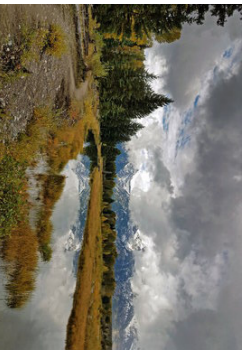

Accepted
USA