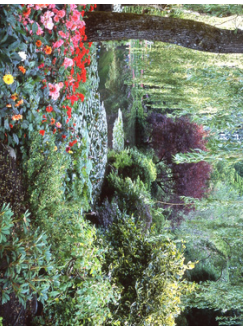

Butchart Gardens
by Geoff Peters