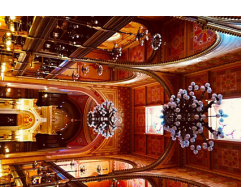

Monk in Doorway, Preah Kahn temple
by Robert Bloomberg

Accepted
USA