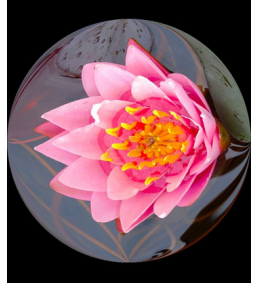

Water Lily
by Howard Michelsen