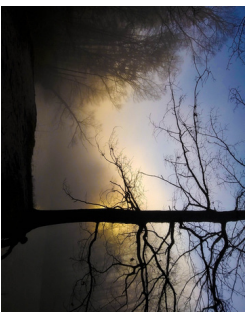

Illuminating the Fog that Surrounds Us
by URSULA DRINKO

HM
USA