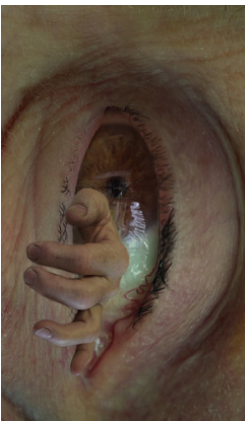

Accepted
Australia

Tree Face Creative
by George Themelis

Accepted
USA

2020 Cascade International PSA Exhibition Altered Reality Section

I've got you under my Skin
by Mark Brennan

Accepted
Australia

Self Portrait
by Larry Fischer