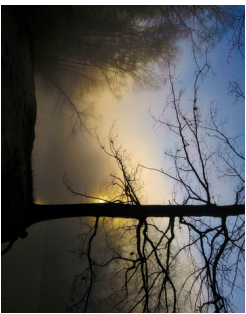

Sydney Sunset Skyline
by Mark Brennan

2020 Cascade International PSA Exhibition Landscapes Section

Illuminating the Fog that Surrounds Us
by URSULA DRINKO