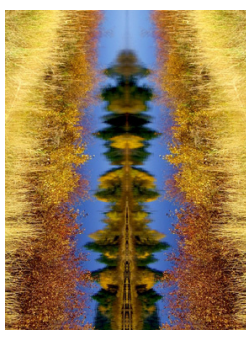

Accepted
India