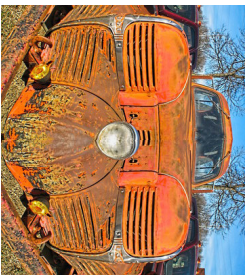

Primal Nature
by Robert Bloomberg

Accepted
USA

2020 Cascade International PSA Exhibition Altered Reality Section

Truck Cyclops
by Michael Cosentino

Accepted
USA

2020 Cascade International PSA Exhibition Altered Reality Section