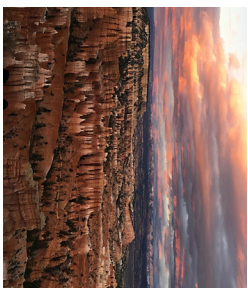

Accepted
USA

Accepted
USA