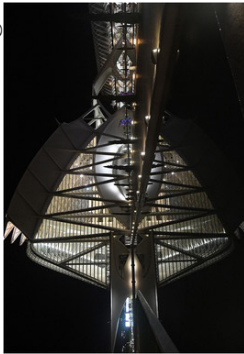

Yacht
by Bruno Braun

Accepted
Germany

2020 Cascade International PSA Exhibition Open Section

Early Morning Fisherman
by William Kiraly

Accepted
USA

Valencia science museum
by Brian Davis

Accepted
England

Delfi Volant
by Josep Barbera