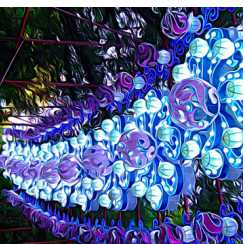

Painted Figure of 8
by Carlton Wright

Accepted
Australia

Bee Four
by Dennis Green

Accepted
USA

Tunnel of Blues
by URSULA DRINKO

Accepted
USA

Sharp Snow
by Carlton Wright

Accepted
Australia