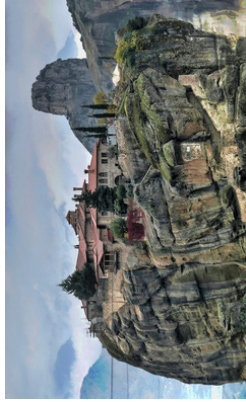

HM
USA

2020 Cascade International PSA Exhibition Landscapes Section

Amsterdam tram stop at night
by Steve Wessing

Accepted
USA

Lava Bed Snow
by Mat Bergman

Accepted
USA

Grand Canyon Beyond the Branches
by Eugene Mitofsky