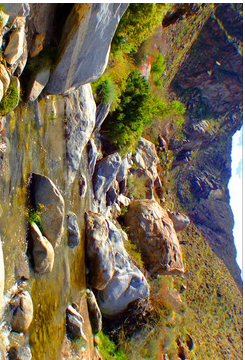

Joshua Tree
by Gregory Perez

Accepted
USA

2020 Cascade International PSA Exhibition Landscapes Section

Pavillion
by Bruno Braun

Accepted
Germany

Mountain Stream
by Lawrence Kaufman

Accepted
USA

Camel Head
by Carlton Wright