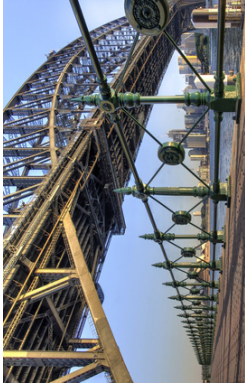

HM
USA

HM
Australia