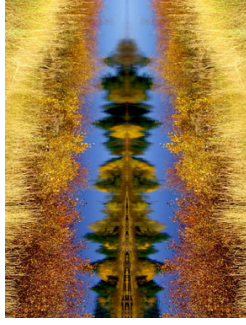

Sky Garden
by VGM Nair