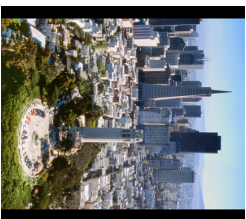

HM
USA

2020 Cascade International PSA Exhibition Landscapes Section

Amsterdam tram stop at night
by Steve Wessing

Accepted
USA

Lava Bed Snow
by Mat Bergman

Accepted
USA

Grand Canyon Beyond the Branches
by Eugene Mitofsky

Accepted
USA

Sky Garden
by VGM Nair

Accepted
India

2020 Cascade International PSA Exhibition Landscapes Section

Coit Tower Skyline
by Robert Bloomberg

Accepted
USA

Misty Li River Dawn
by Henry NC

Accepted
USA