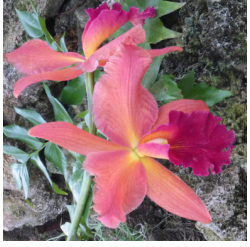

Accepted
USA

Red Orchids
by Geoff Peters

Accepted
USA

En Plein Air
by Emily Deam

Accepted
USA

2020 Cascade International PSA Exhibition Landscapes Section

Stormy Landscape
by Bob Price

Accepted
Australia