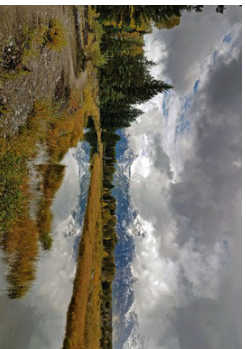

Koala in Tree
by Robert Bloomberg

Teton Trail
by Jack Muzatko