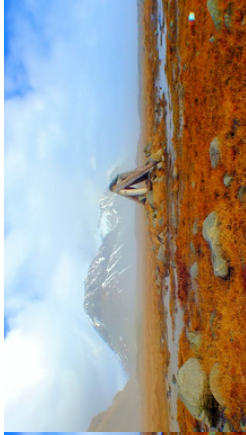

Mt Rainier in Fall
by Gregory Perez

Accepted
USA

Iceland Landscape
by Howard Michelsen

Accepted
USA

Parroquia San Manuel
by Josep Barbera

Accepted
Spain

2020 Cascade International PSA Exhibition Landscapes Section