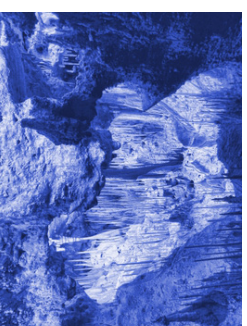

Gold
USA

Inside Out Pianist
by Carlton Wright

Silver
Australia

Elon's Dream 2
by Mark Brennan

Bronze
Australia

Blue Carlsbad Caverns
by Lee Pratt

HM
USA

2020 Cascade International PSA Exhibition Altered Reality Section