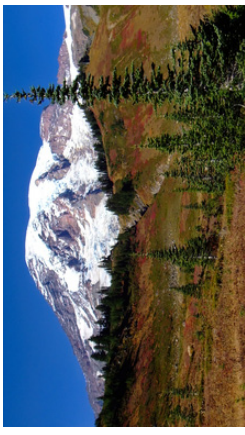

Accepted
USA

Accepted
USA