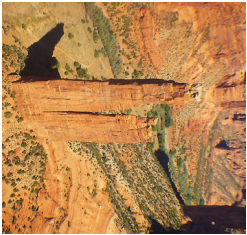

En Plein Air
by Emily Deam

Spider Rock Canyon de Chelly
by Robert Leonard