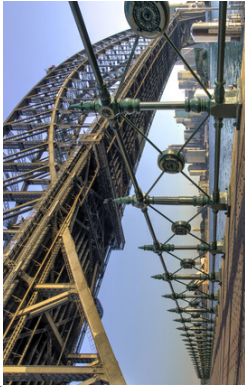

Apricot Rose:Vienna
by Suzanne Hughes

2020 Cascade International PSA Exhibition Open Section

It's all about the Angles
by Mark Brennan