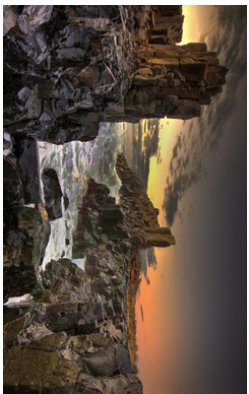

HM
USA

Long Since Abandoned
by Bob Price

HM
Australia

Meteora Divine Rocks
by George Themelis

HM
USA

2020 Cascade International PSA Exhibition Landscapes Section

Bombo Quarry
by Mark Brennan

Gold
Australia