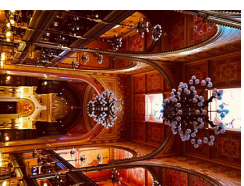

Monk in Doorway, Preah Kahn temple
by Robert Bloomberg

Dohany Street Synagogue
by Robert Leonard