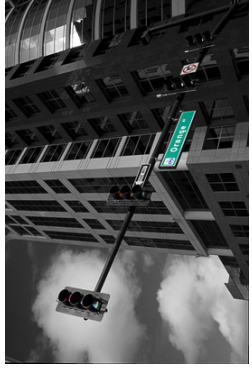

Vampire Woods
by Robert Bloomberg

Accepted
USA

2020 Cascade International PSA Exhibition Altered Reality Section

CVNP Shack
by URSULA DRINKO

Accepted
USA

Orange Ave B+W
by Cecil Stone

Accepted
USA

Wisps Mirror
by Dennis Green