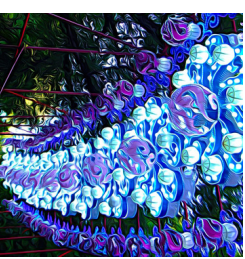

Painted Figure of 8
by Carlton Wright

Accepted
Australia

Bee Four
by Dennis Green

Accepted
USA

Tunnel of Blues
by URSULA DRINKO

Accepted
USA

Sharp Snow
by Carlton Wright

Accepted
Australia