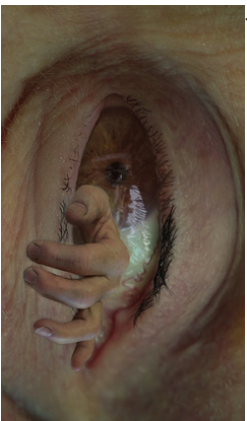

Accepted
Australia

Tree Face Creative
by George Themelis

Accepted
USA

2020 Cascade International PSA Exhibition Altered Reality Section

I've got you under my Skin
by Mark Brennan

Accepted
Australia

Self Portrait
by Larry Fischer