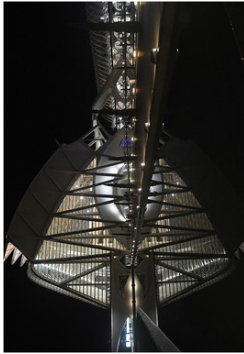

Yacht
by Bruno Braun

Accepted
Germany

2020 Cascade International PSA Exhibition Open Section

Early Morning Fisherman
by William Kiraly

Accepted
USA

Valencia science museum
by Brian Davis

Accepted
England

Delfi Volant
by Josep Barbera