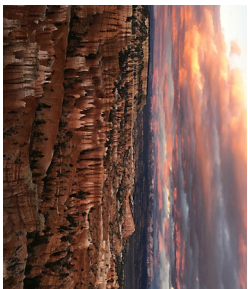

Fog Over the Valley
by URSULA DRINKO

2020 Cascade International PSA Exhibition Landscapes Section

Sunset Bryce Canyon
by Robert Leonard