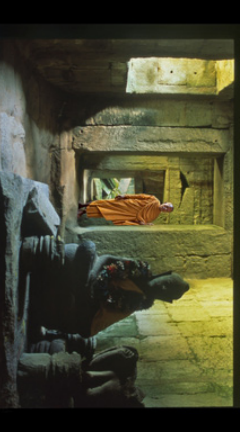

Accepted
USA

Monk in Doorway, Preah Kahn temple
by Robert Bloomberg

Accepted
USA

2020 Cascade International PSA Exhibition Open Section

Rhigus_nigrosparus
by Marcel Clemens

Accepted
Italy

Mt. Rainier in Summer
by Gregory Perez