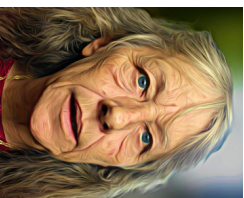

Monarch Larva X16
by Betty Drinkut

Hawaiian Homesteader
by URSULA DRINKO