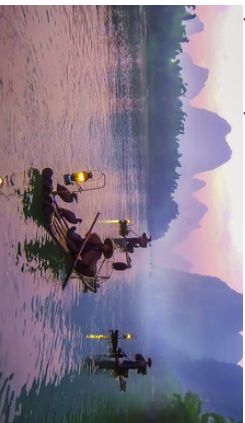

Accepted
USA

Sky Garden
by VGM Nair

Accepted
India

2020 Cascade International PSA Exhibition Landscapes Section

Coit Tower Skyline
by Robert Bloomberg

Accepted
USA

Misty Li River Dawn
by Henry NC

Accepted
USA