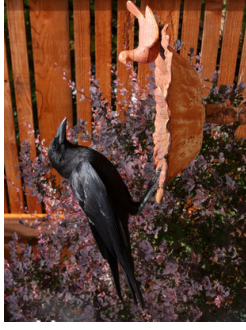

Accepted
USA

Accepted
Germany